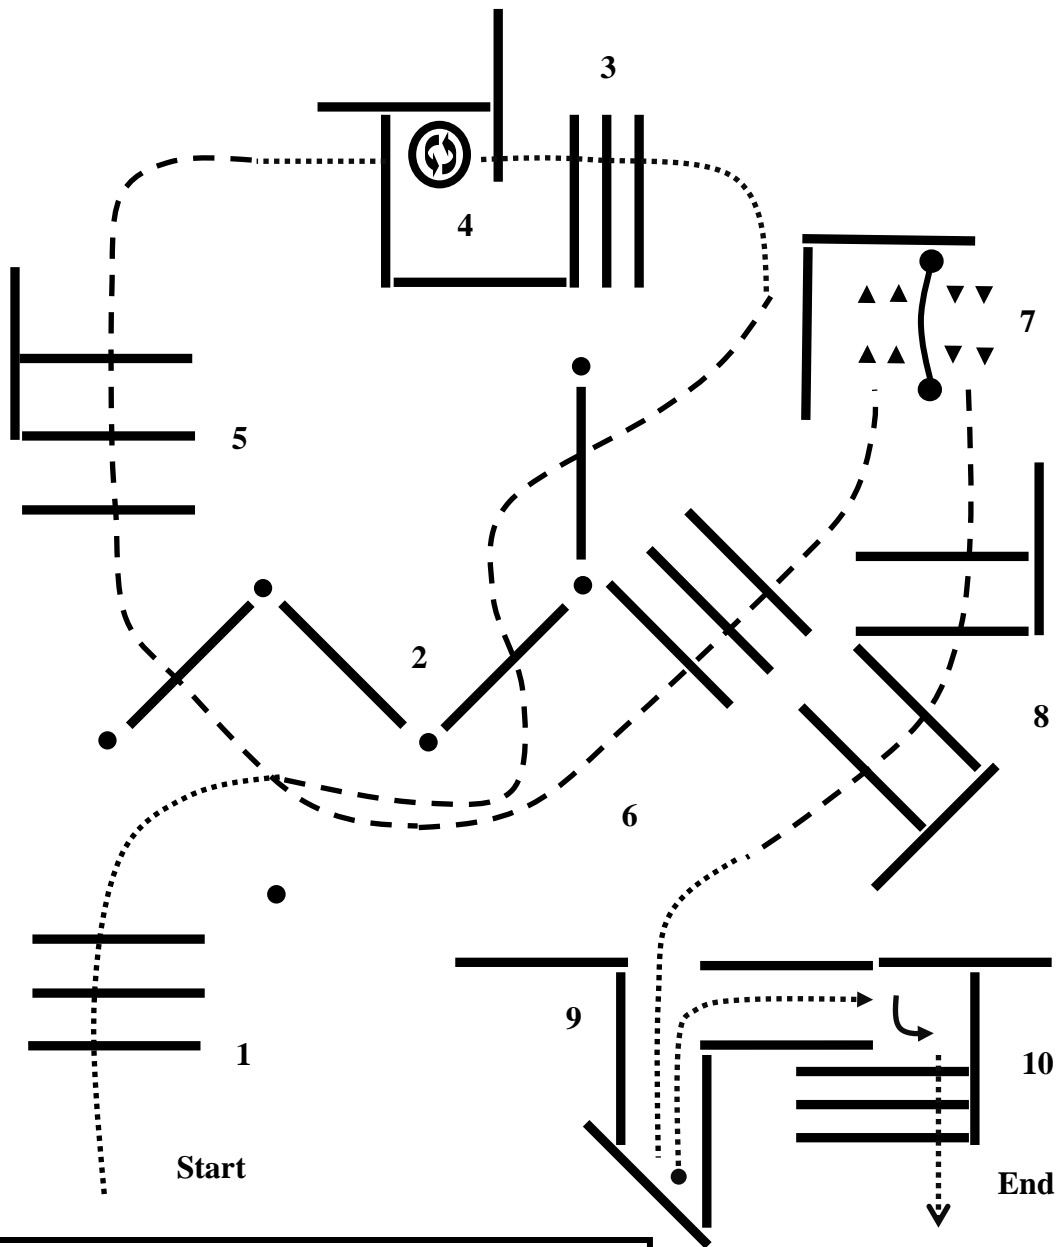

Winter Holiday Classic Open Horse Show 2018

84. Trail: W/J - Open

1. Walk over poles
2. Jog over poles, weaving through cones
3. Walk over poles and into box, as drawn
4. Perform a 360-degree turn in either direction, walk out of box
5. Jog over poles
6. Continue to jog over poles to gate
7. Work right-handed gate
8. Walk forward, jog over poles
9. Walk into chute, back L
10. Turn left, walk over poles to exit

Walk
Jog	- - - - -
Lope	—————
Back	●.....▶
Side Pass	

HCH