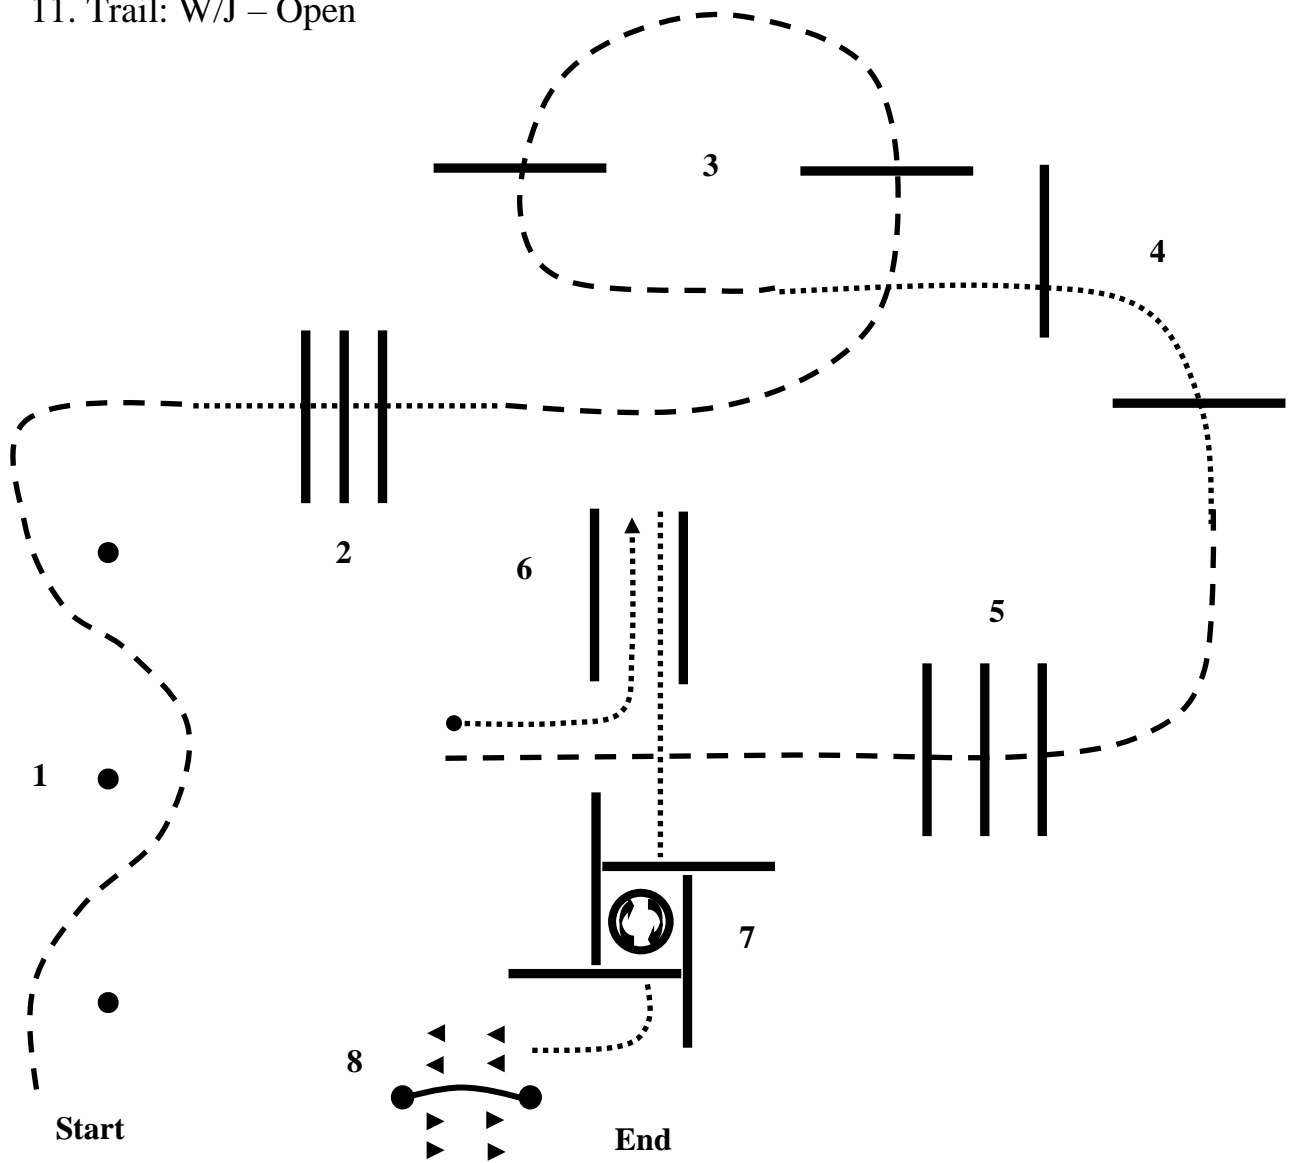

Spring Holiday Classic Open Horse Show

11. Trail: W/J – Open

1. Jog through cones
2. Walk over poles
3. Jog over poles
4. Walk over poles
5. Jog over poles
6. Back into chute
7. Walk forward into box, turn 360-degrees in either direction, walk to gate
8. Work left-handed gate, walk to exit

Walk
Jog	- - - - -
Lope	—————
Back	●.....▶
Side Pass	

HCH

Pattern Designed by Coy Herbert