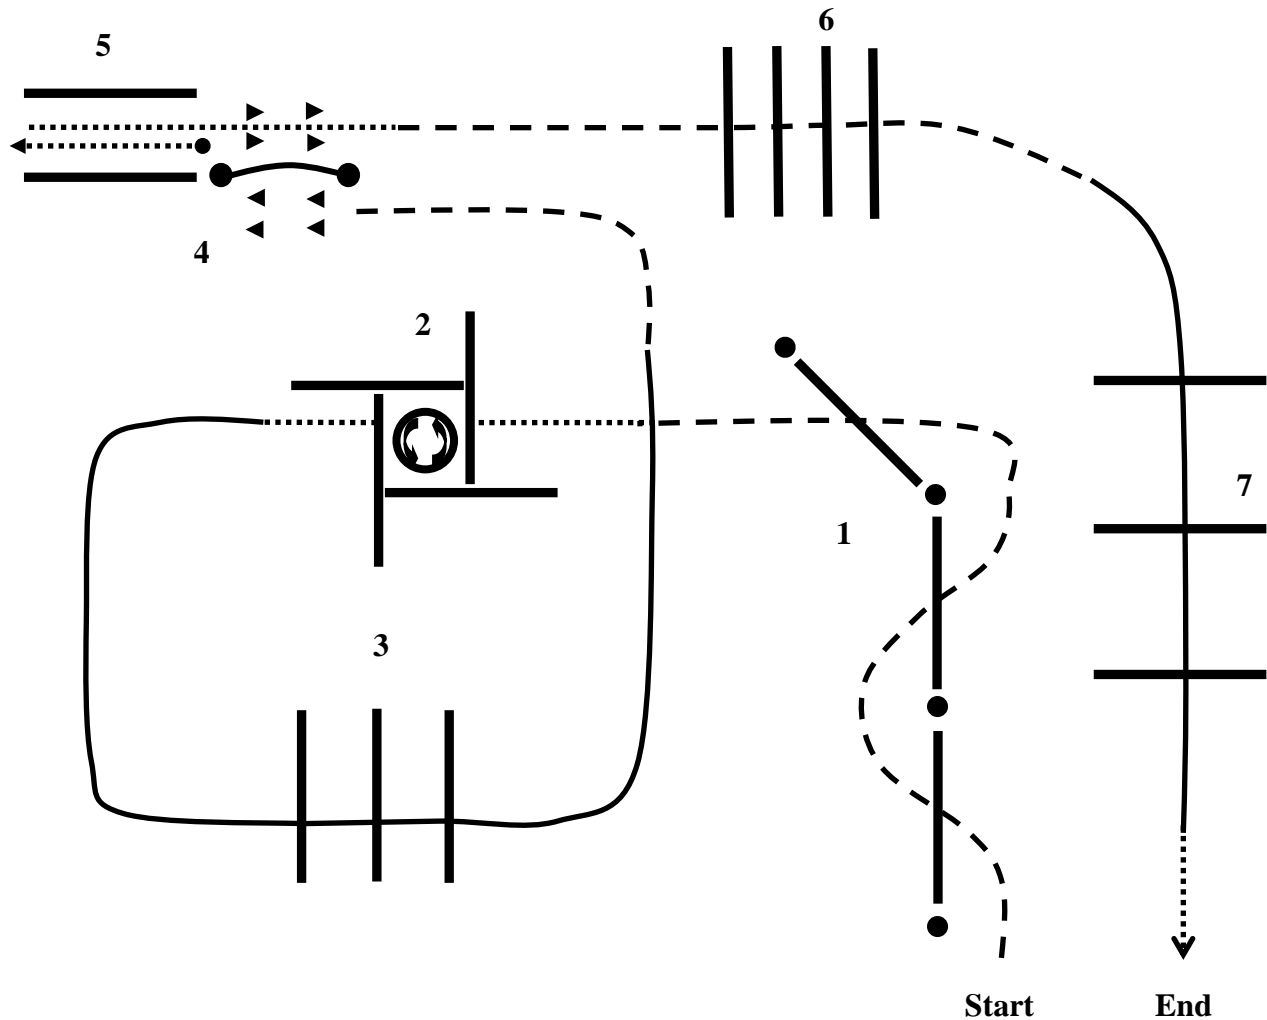

Winter Holiday Classic Open Horse Show

14. Trail: W/J/L – Riders 18 & Under

15. Trail: W/J/L – Riders 19 & Over

1. Jog over poles, weaving through cones
2. Walk into box, turn 360-degrees in either direction, walk out
3. Lope left lead over poles
4. Jog to gate, work right-handed gate
5. Back into chute
6. Walk forward out chute, jog over poles
7. Lope right lead over poles, break to walk to exit

Walk
Jog	- - - - -
Lope	—————
Back	●.....▶
Side Pass	

HCH

Pattern Designed by Coy Herbert