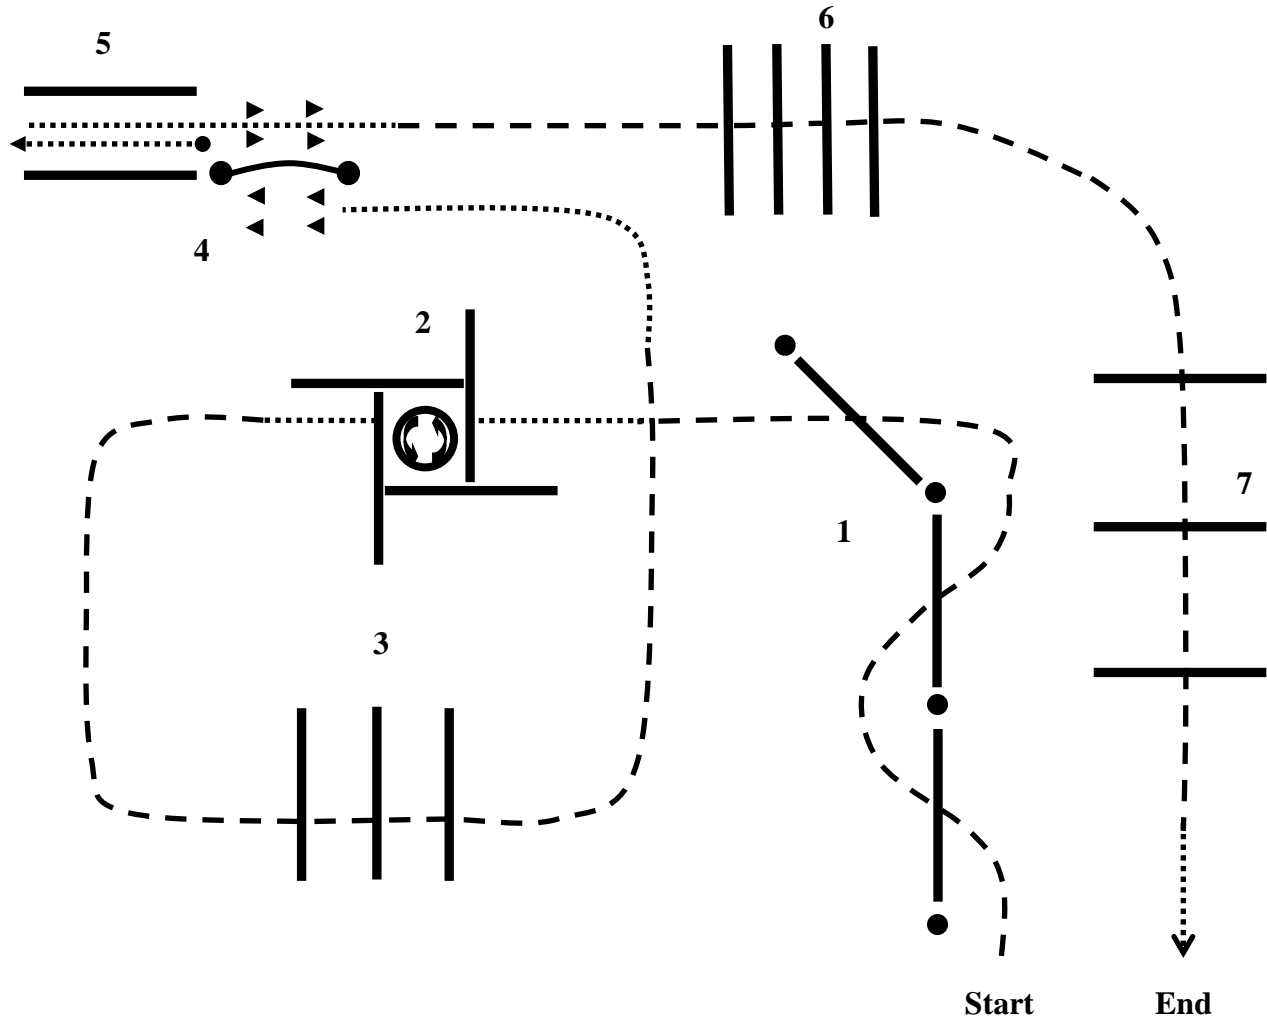

Winter Holiday Classic Open Horse Show

12. Trail: W/J – Open

13. Trail: W/J – Riders 10 & Under

1. Jog over poles, weaving through cones
2. Walk into box, turn 360-degrees in either direction, walk out
3. Jog over poles
4. Walk to gate, work right-handed gate
5. Back into chute
6. Walk forward out chute, jog over poles
7. Jog over poles, break to walk to exit

Walk
Jog	- - - - -
Lope	—————
Back	●.....▶
Side Pass	

HCH

Pattern Designed by Coy Herbert