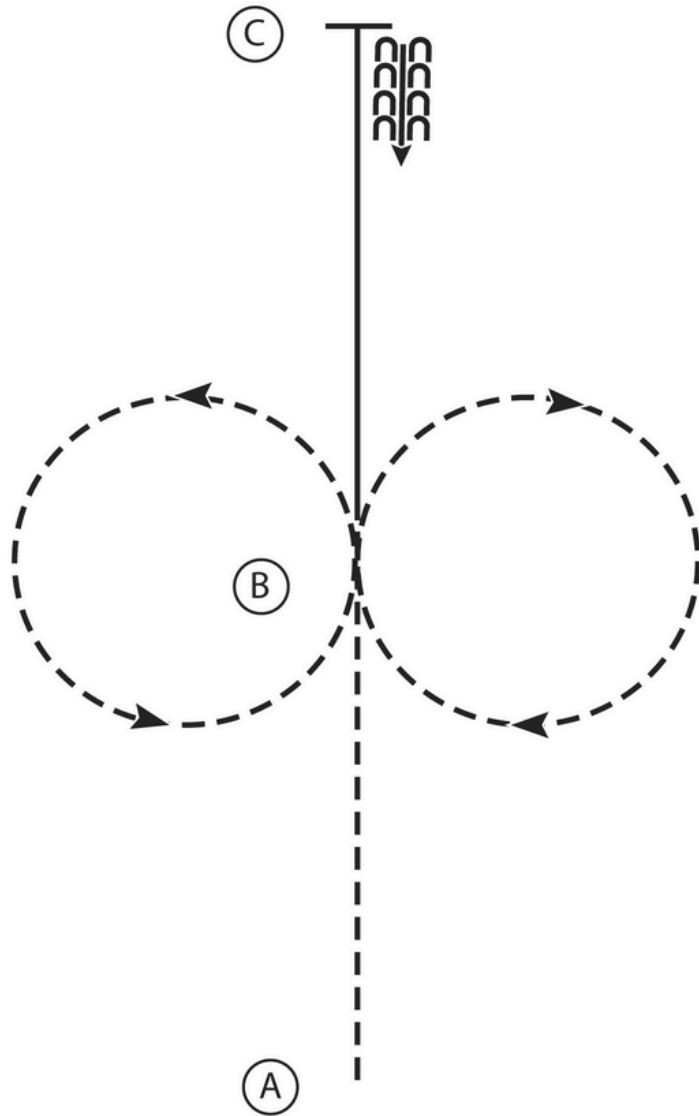

## Hunt Seat Equitation

Show Date: 04-13-2025

www.HorseShowPatterns.com

www.HorseShowPatterns.com

1. Sitting trot A to B
2. At B posting trot circle to the right
3. At B posting trot circle to the left
4. At B canter on the left lead to C
5. At C stop and back 4 steps

Note: The drawn description of this pattern is only intended for the general depiction of the pattern. Exhibitors should utilize the arena space to best exhibit their horses.

## Western Horsemanship

Show Date: 04-13-2025

www.HorseShowPatterns.com

www.HorseShowPatterns.com

1. Jog A to B
2. At B perform a 90 degree turn to the right
3. Lope a circle around B on the left lead
4. At B jog to A
5. Stop at A.