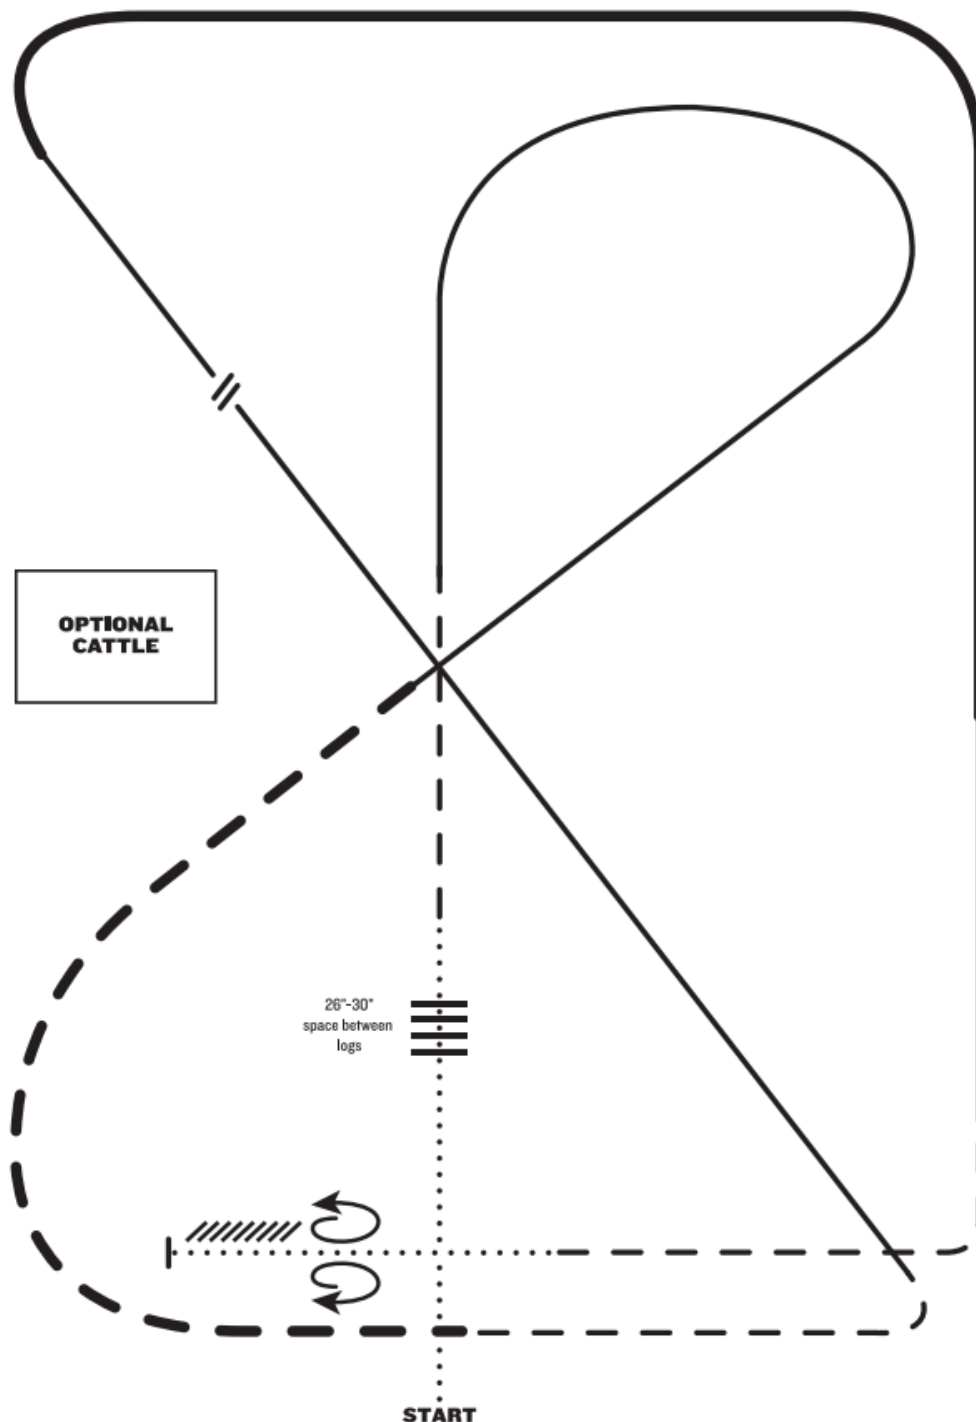

RANCH RIDING - PATTERN 5

LEGEND

.....	Walk
...	Extended Walk
- - -	Trot
- - -	Extended Trot
— — —	Lope
— — —	Extended Lope
////	Back
//	Lead Change

1. Walk
2. Walk over logs
3. Trot
4. Lope right lead
5. Extended trot
6. Trot
7. Lope left lead
8. Change leads (simple or flying)
9. Extended lope right lead
10. Collect lope
11. Trot
12. Walk
13. Stop and back
14. 360° turn each direction (either direction 1st) (L-R or R-L)

Note: The drawn description of this pattern is only intended for the general depiction of the pattern. Exhibitors should utilize the arena space to best exhibit their horses.