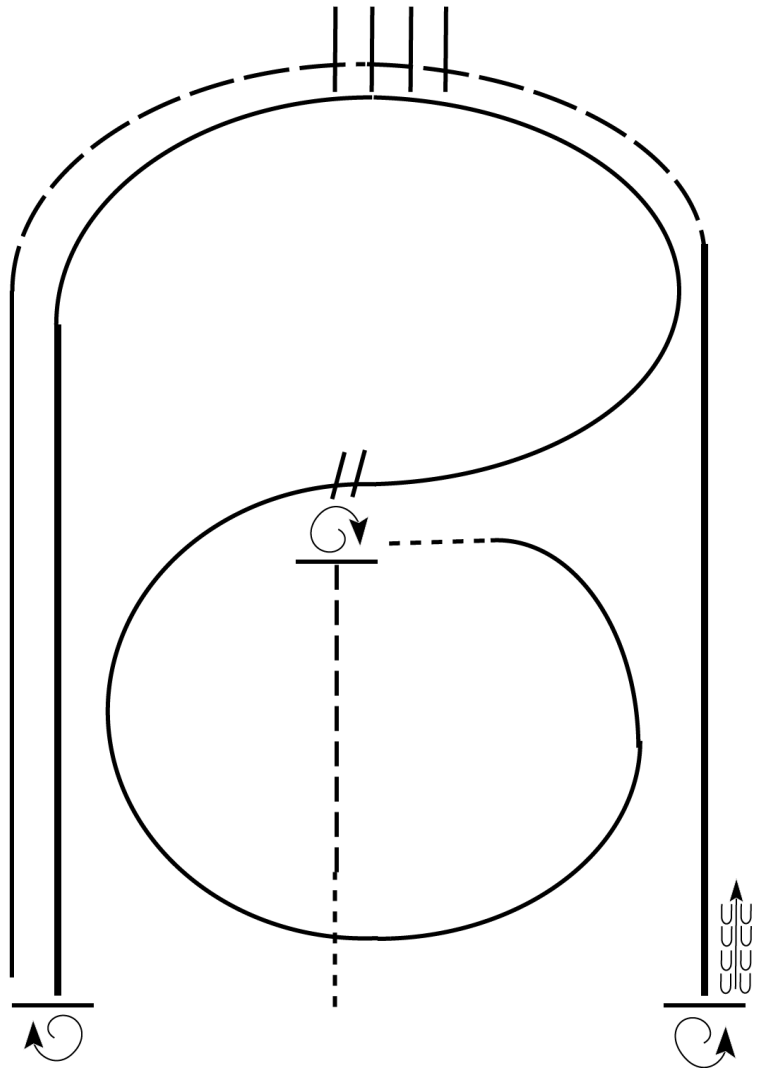

2022 Winter Holiday Classic

120. Ranch Riding [Saturday]

Show Date: 12-03-2022

www.HorseShowPatterns.com

www.HorseShowPatterns.com

1. Walk
2. Jog
3. Stop, do a 1 1/4 turn to the right
4. Walk. Then, lope small circle on the right lead
5. Change leads, (simple or flying) lope left lead around end of the arena
6. Extend the lope on the left lead
7. Stop, do a 2 1/2 turns right
8. Lope straight on the right lead
9. Extend the jog around end of the arena across poles/logs
10. Extend the lope on right lead
11. Stop, do 2 turns left
12. Back

Walk	-----
Jog	-----
Extended Jog	-----
Lope	-----
Lead Change	⧘
Back	←←←←←
Marker	(B)

[RR/6]

Pattern Provided by:
Show Management