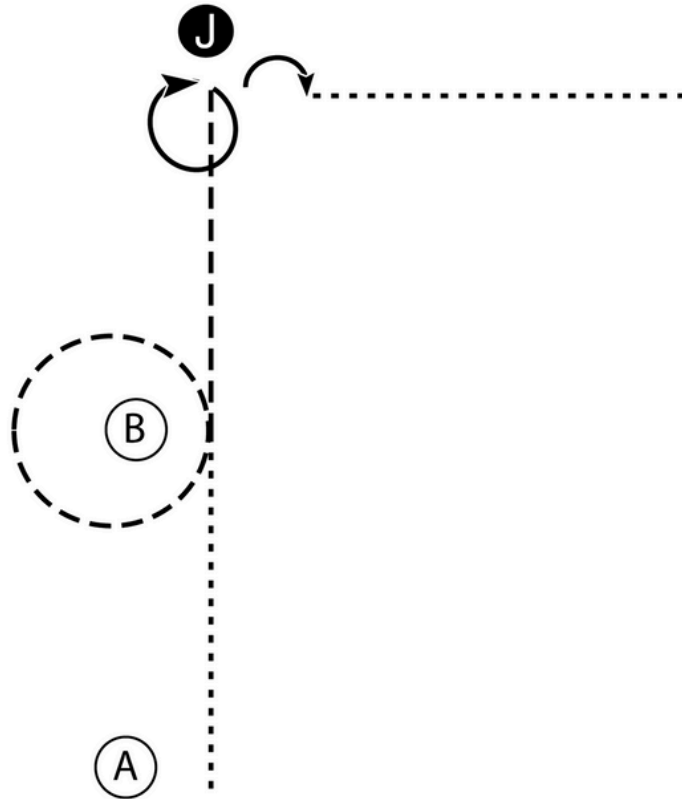

1. Walk from A to B.
2. Walk around B.
3. Trot to C, stop and set up for inspection.
4. When dismissed follow instructions of ring steward.

[S/1-5]

**Pattern Provided by:
Tommy Robinson**

©2025 HorseShowPatterns.com. All Rights Reserved.

Holiday Classic

Showmanship 14-18

Show Date: 04-11-2025

www.HorseShowPatterns.com

www.HorseShowPatterns.com

1. Walk from A to B.
2. At B trot. Trot a circle around B and continue to the Judge.
3. Stop and perform a 360 degree turn. Set up for inspection.
4. When dismissed perform a 90 degree turn.
5. Walk straight away from the Judge.