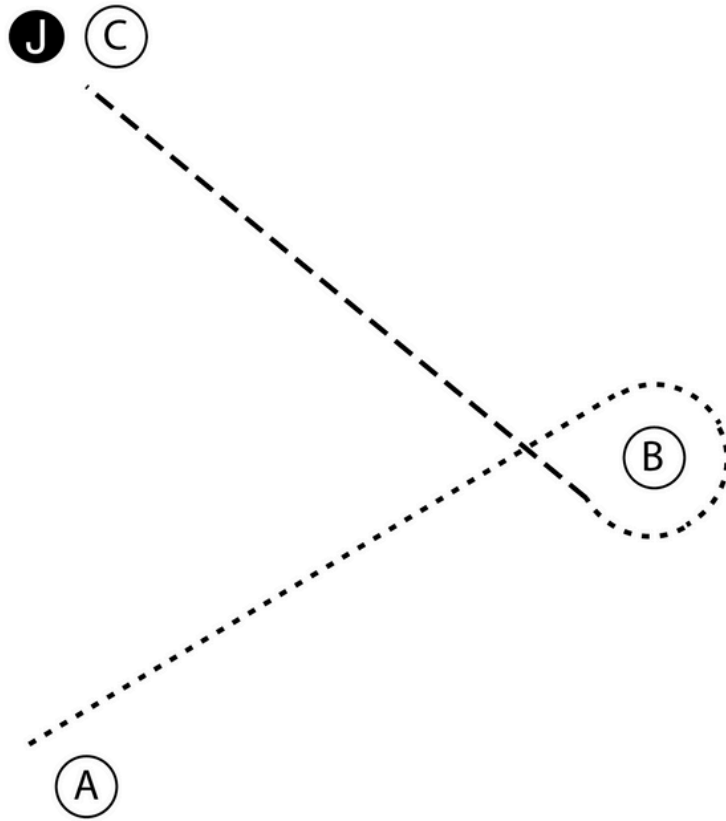

Holiday Classic

Showmanship 10 & Under

Show Date: 04-11-2025

w w w . H o r s e S h o w P a t t e r n s . c o m

w w w . H o r s e S h o w P a t t e r n s . c o m

1. Walk from A to B.
2. Walk around B.
3. Trot to C, stop and set up for inspection.
4. When dismissed follow instructions of ring steward.

1. Walk from A to B.
2. Walk around B.
3. Trot to C, stop and set up for inspection.
4. When dismissed follow instructions of ring steward.

[S/1-5]

**Pattern Provided by:
Tommy Robinson**

©2025 HorseShowPatterns.com. All Rights Reserved.

Holiday Classic

Showmanship 14-18

Show Date: 04-11-2025

www.HorseShowPatterns.com

www.HorseShowPatterns.com

1. Walk from A to B.
2. At B trot. Trot a circle around B and continue to the Judge.
3. Stop and perform a 360 degree turn. Set up for inspection.
4. When dismissed perform a 90 degree turn.
5. Walk straight away from the Judge.