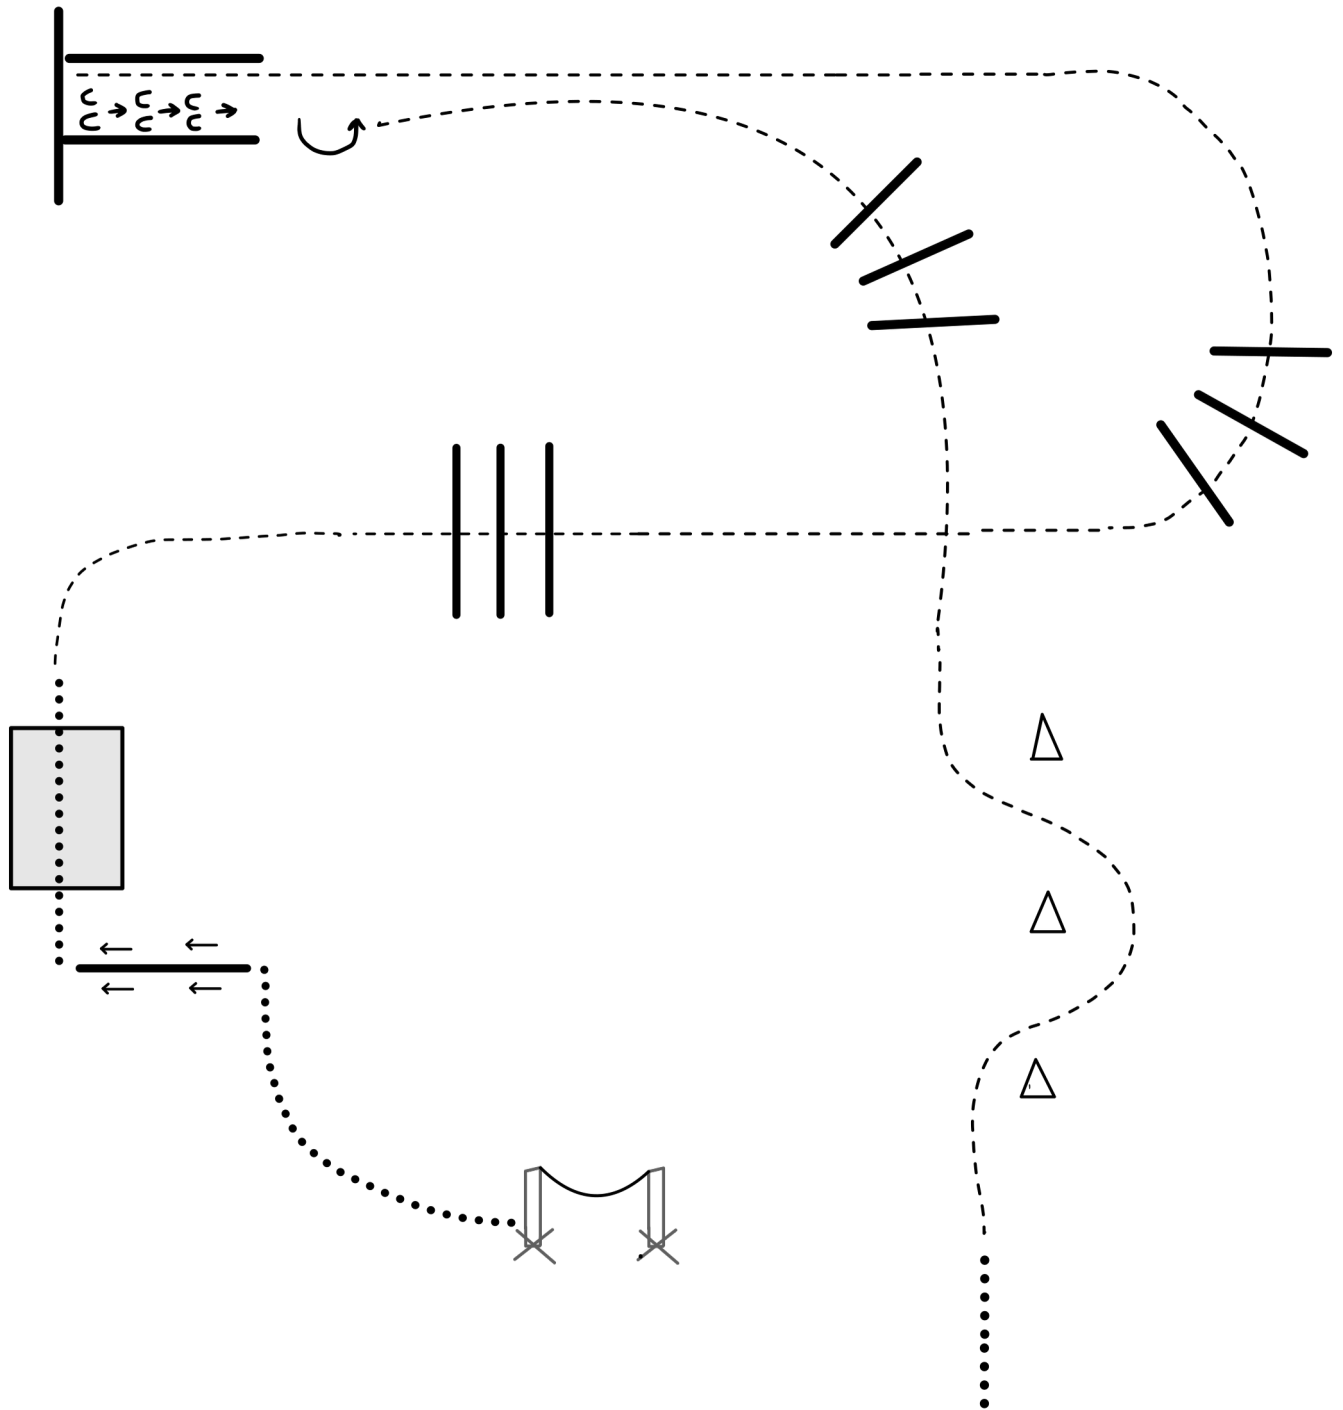

1. Walk from A to B.
2. Walk around B.
3. Trot to C, stop and set up for inspection.
4. When dismissed follow instructions of ring steward.

[S/1-5]

**Pattern Provided by:
Tommy Robinson**

©2025 HorseShowPatterns.com. All Rights Reserved.

[S/2-1]

**Pattern Provided by:
Tommy Robinson**

©2025 HorseShowPatterns.com. All Rights Reserved.

Ranch Trail - Youth

1. Drag log in circle and replace.
2. Walk, side pass left over log.
3. Walk over bridge
4. Trot over logs
5. Extended trot into chute, and stop.
6. Back out, 180 left.
7. Trot through serpentine.
8. Stop 360 right. Exit at walk

- Walk
- Trot
- Extended trot

Ranch Trail - Adult

1. Drag log in circle and replace.
2. Walk, side pass left over log.
3. Walk over bridge
4. Trot over logs
5. Lope left lead into chute, and stop.
6. Back out, 180 left.
7. Extended trot, slow to trot through serpentine.
8. Stop 360 right. Exit at walk

- Walk
- Trot
- Extended trot
- Lope

Trail - W/J

1. Work left hand gate.
2. Walk, side pass left over pole.
3. Walk over bridge
4. Jog over poles and into chute, stop.
5. Back out, 180 left.
6. Jog over poles and through serpentine.
7. Walk and exit.