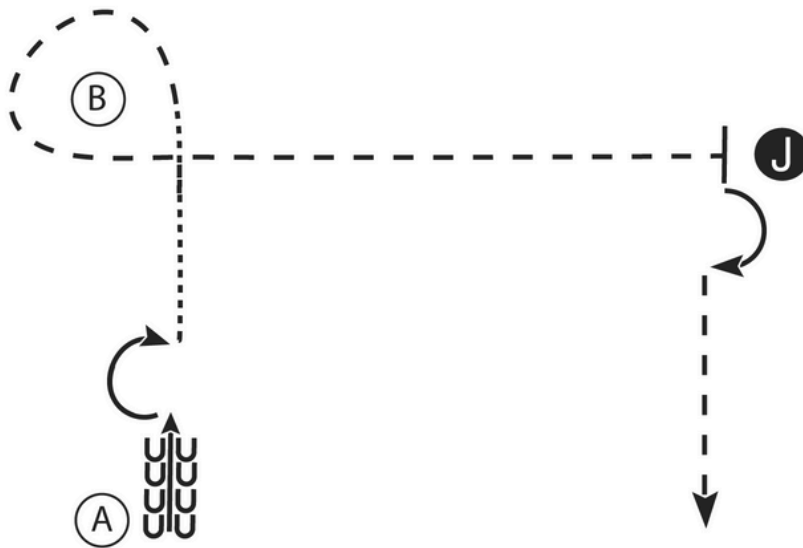

1. Walk from A to B.
2. Walk around B.
3. Trot to C, stop and set up for inspection.
4. When dismissed follow instructions of ring steward.

[S/1-5]

**Pattern Provided by:
Tommy Robinson**

©2025 HorseShowPatterns.com. All Rights Reserved.

Holiday Classic

Showmanship 14-18

Show Date: 04-11-2025

www.HorseShowPatterns.com

www.HorseShowPatterns.com

1. Walk from A to B.
2. At B trot. Trot a circle around B and continue to the Judge.
3. Stop and perform a 360 degree turn. Set up for inspection.
4. When dismissed perform a 90 degree turn.
5. Walk straight away from the Judge.

1. At A back 4 steps
2. Perform a 180 degree turn
3. Walk to B
4. At B trot around B and to the judge, set up for inspection
5. When dismissed perform a 90 degree turn and trot straight away from the judge

[S/2-1]

**Pattern Provided by:
Tommy Robinson**

©2025 HorseShowPatterns.com. All Rights Reserved.

Ranch Trail - Youth

1. Drag log in circle and replace.
2. Walk, side pass left over log.
3. Walk over bridge
4. Trot over logs
5. Extended trot into chute, and stop.
6. Back out, 180 left.
7. Trot through serpentine.
8. Stop 360 right. Exit at walk