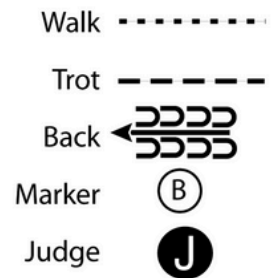

1. Walk from A to B.
2. Walk around B.
3. Trot to C, stop and set up for inspection.
4. When dismissed follow instructions of ring steward.

[S/1-5]

**Pattern Provided by:
Tommy Robinson**

©2025 HorseShowPatterns.com. All Rights Reserved.