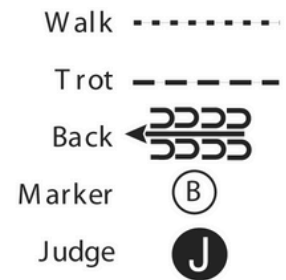

1. Walk from A to B.
2. Walk around B.
3. Trot to C, stop and set up for inspection.
4. When dismissed follow instructions of ring steward.

[S/1-5]

**Pattern Provided by:
Tommy Robinson**

©2025 HorseShowPatterns.com. All Rights Reserved.

1. At A back 4 steps
2. Perform a 180 degree turn
3. Walk to B
4. At B trot around B and to the judge, set up for inspection
5. When dismissed perform a 90 degree turn and trot straight away from the judge