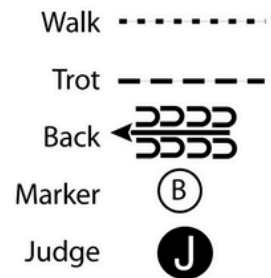

Holiday Classic

Showmanship 10 & Under

Show Date: 04-11-2025

w w w . H o r s e S h o w P a t t e r n s . c o m

w w w . H o r s e S h o w P a t t e r n s . c o m

1. Walk from A to B.
2. Walk around B.
3. Trot to C, stop and set up for inspection.
4. When dismissed follow instructions of ring steward.

1. Walk from A to B.
2. Walk around B.
3. Trot to C, stop and set up for inspection.
4. When dismissed follow instructions of ring steward.

[S/1-5]

**Pattern Provided by:
Tommy Robinson**

©2025 HorseShowPatterns.com. All Rights Reserved.