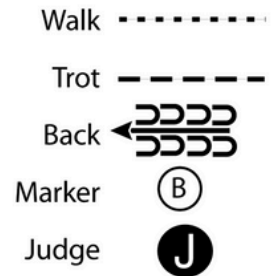

1. Walk from A to B.
2. Walk around B.
3. Trot to C, stop and set up for inspection.
4. When dismissed follow instructions of ring steward.

[S/1-5]

**Pattern Provided by:
Tommy Robinson**

©2025 HorseShowPatterns.com. All Rights Reserved.

Holiday Classic

Showmanship 14-18

Show Date: 04-11-2025

www.HorseShowPatterns.com

www.HorseShowPatterns.com

1. Walk from A to B.
2. At B trot. Trot a circle around B and continue to the Judge.
3. Stop and perform a 360 degree turn. Set up for inspection.
4. When dismissed perform a 90 degree turn.
5. Walk straight away from the Judge.

1. At A back 4 steps
2. Perform a 180 degree turn
3. Walk to B
4. At B trot around B and to the judge, set up for inspection
5. When dismissed perform a 90 degree turn and trot straight away from the judge