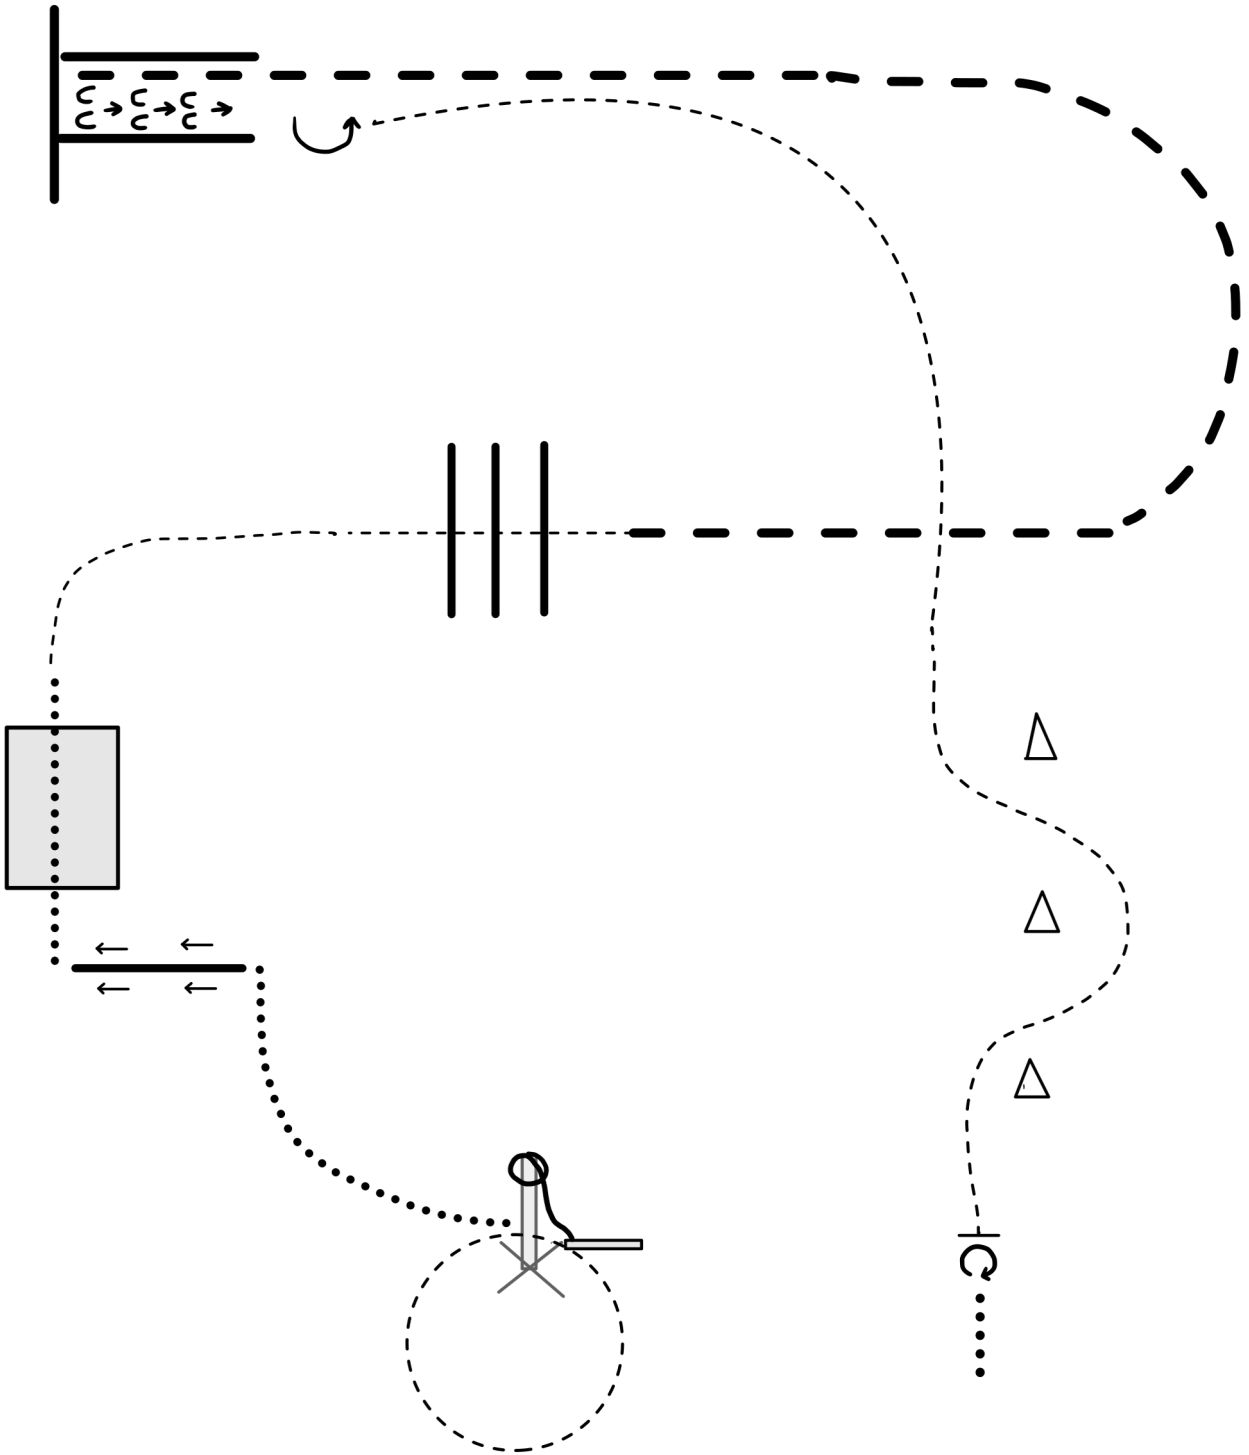

1. Walk from A to B.
2. Walk around B.
3. Trot to C, stop and set up for inspection.
4. When dismissed follow instructions of ring steward.

[S/1-5]

**Pattern Provided by:
Tommy Robinson**

©2025 HorseShowPatterns.com. All Rights Reserved.

1. At A back 4 steps
2. Perform a 180 degree turn
3. Walk to B
4. At B trot around B and to the judge, set up for inspection
5. When dismissed perform a 90 degree turn and trot straight away from the judge

[S/2-1]

**Pattern Provided by:
Tommy Robinson**

©2025 HorseShowPatterns.com. All Rights Reserved.

Ranch Trail - Youth

1. Drag log in circle and replace.
2. Walk, side pass left over log.
3. Walk over bridge
4. Trot over logs
5. Extended trot into chute, and stop.
6. Back out, 180 left.
7. Trot through serpentine.
8. Stop 360 right. Exit at walk

- Walk
- Trot
- Extended trot

Ranch Trail - Adult

1. Drag log in circle and replace.
2. Walk, side pass left over log.
3. Walk over bridge
4. Trot over logs
5. Lope left lead into chute, and stop.
6. Back out, 180 left.
7. Extended trot, slow to trot through serpentine.
8. Stop 360 right. Exit at walk