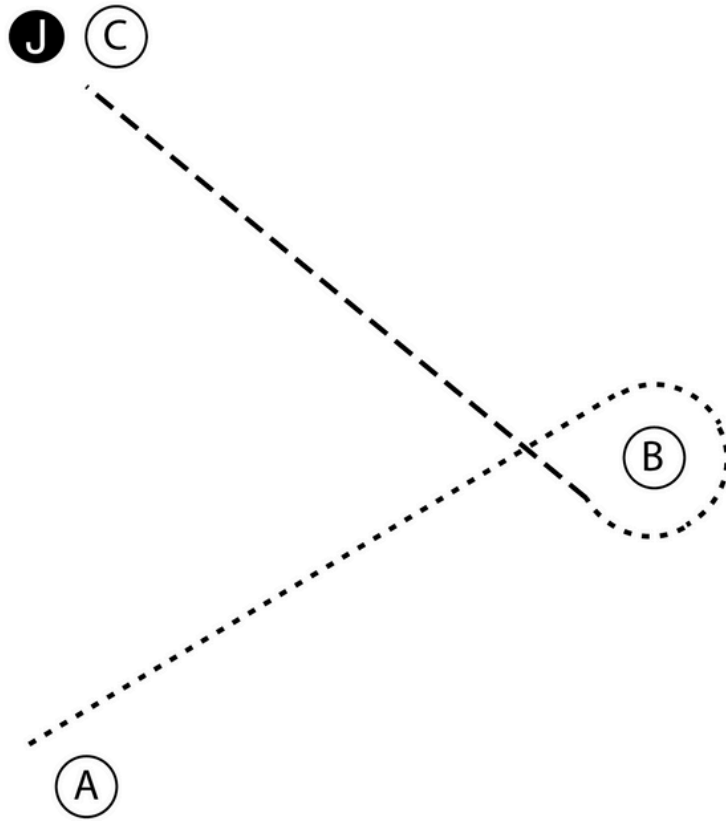

1. Walk from A to B.
2. Walk around B.
3. Trot to C, stop and set up for inspection.
4. When dismissed follow instructions of ring steward.

[S/1-5]

**Pattern Provided by:
Tommy Robinson**

©2025 HorseShowPatterns.com. All Rights Reserved.

Holiday Classic

Showmanship 14-18

Show Date: 04-11-2025

www.HorseShowPatterns.com

www.HorseShowPatterns.com

1. Walk from A to B.
2. At B trot. Trot a circle around B and continue to the Judge.
3. Stop and perform a 360 degree turn. Set up for inspection.
4. When dismissed perform a 90 degree turn.
5. Walk straight away from the Judge.