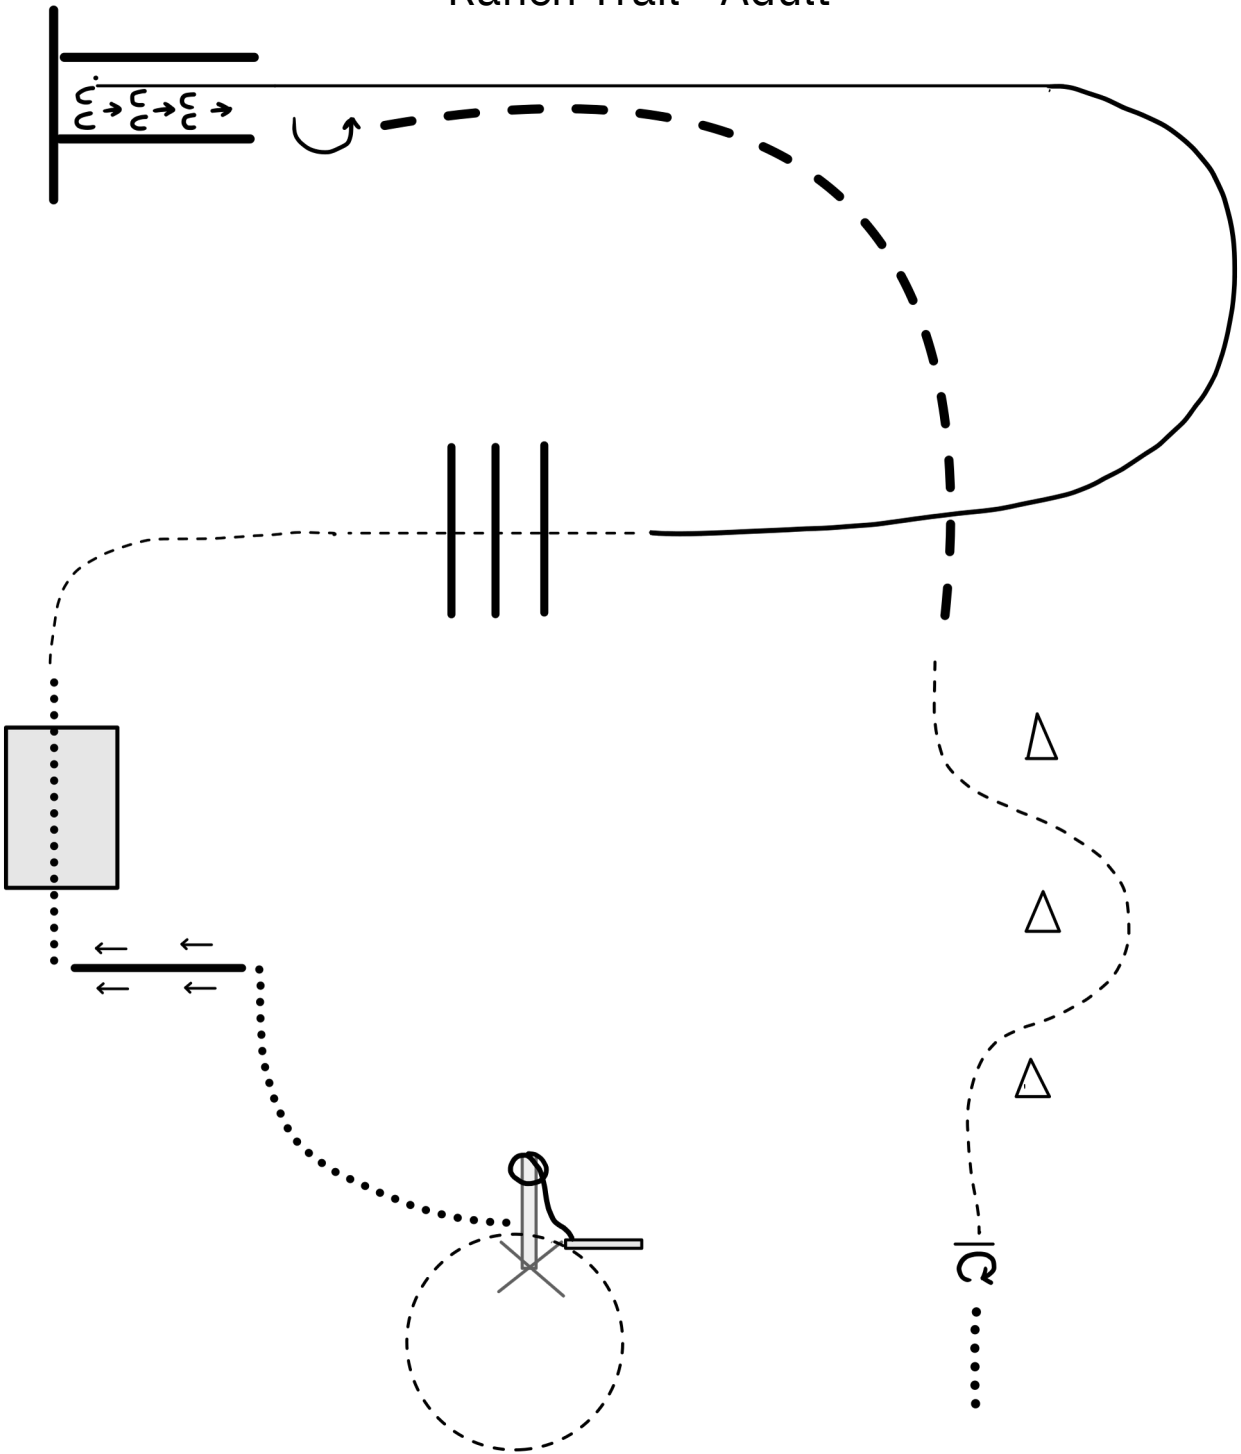

1. At A back 4 steps
2. Perform a 180 degree turn
3. Walk to B
4. At B trot around B and to the judge, set up for inspection
5. When dismissed perform a 90 degree turn and trot straight away from the judge

[S/2-1]

**Pattern Provided by:
Tommy Robinson**

©2025 HorseShowPatterns.com. All Rights Reserved.

Ranch Trail - Youth

1. Drag log in circle and replace.
2. Walk, side pass left over log.
3. Walk over bridge
4. Trot over logs
5. Extended trot into chute, and stop.
6. Back out, 180 left.
7. Trot through serpentine.
8. Stop 360 right. Exit at walk

- Walk
- Trot
- Extended trot

Ranch Trail - Adult

1. Drag log in circle and replace.
2. Walk, side pass left over log.
3. Walk over bridge
4. Trot over logs
5. Lope left lead into chute, and stop.
6. Back out, 180 left.
7. Extended trot, slow to trot through serpentine.
8. Stop 360 right. Exit at walk

- Walk
- Trot
- Extended trot
- Lope

Trail - W/J

1. Work left hand gate.
2. Walk, side pass left over pole.
3. Walk over bridge
4. Jog over poles and into chute, stop.
5. Back out, 180 left.
6. Jog over poles and through serpentine.
7. Walk and exit.