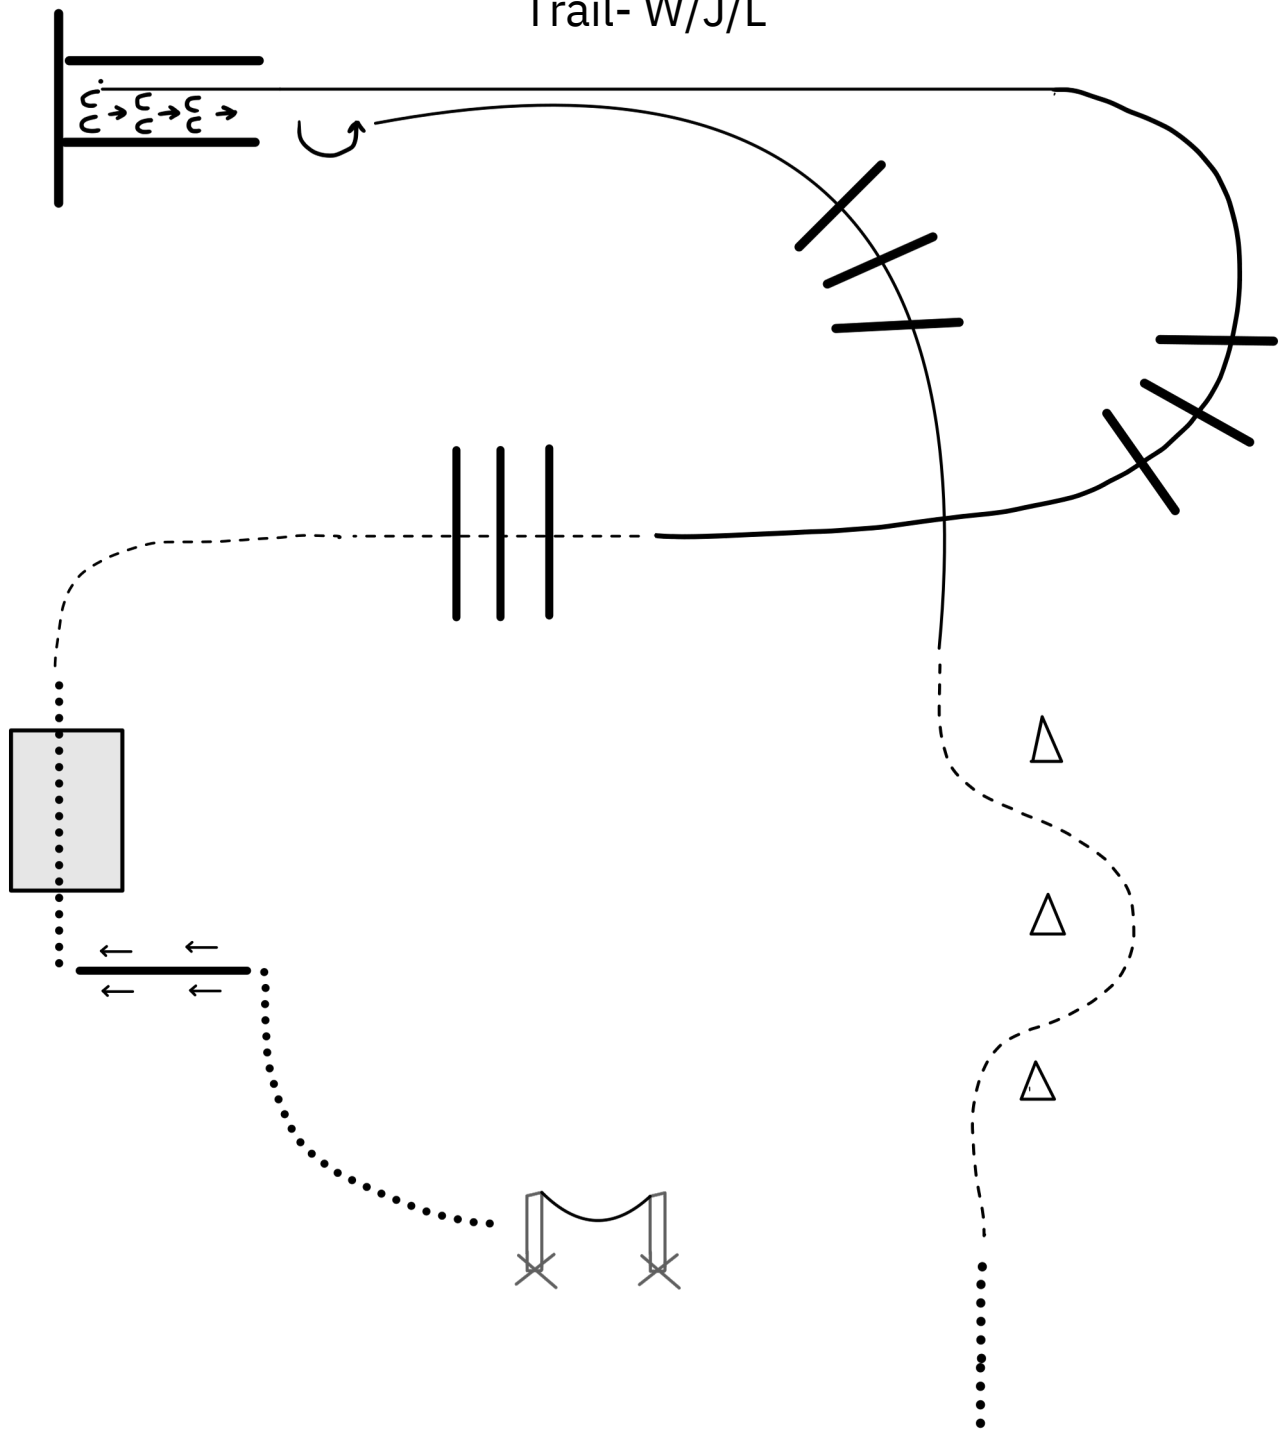

[S/2-1]

**Pattern Provided by:
Tommy Robinson**

©2025 HorseShowPatterns.com. All Rights Reserved.

Ranch Trail - Youth

1. Drag log in circle and replace.
2. Walk, side pass left over log.
3. Walk over bridge
4. Trot over logs
5. Extended trot into chute, and stop.
6. Back out, 180 left.
7. Trot through serpentine.
8. Stop 360 right. Exit at walk

- Walk
- Trot
- Extended trot

Ranch Trail - Adult

1. Drag log in circle and replace.
2. Walk, side pass left over log.
3. Walk over bridge
4. Trot over logs
5. Lope left lead into chute, and stop.
6. Back out, 180 left.
7. Extended trot, slow to trot through serpentine.
8. Stop 360 right. Exit at walk

- Walk
- Trot
- Extended trot
- Lope

Trail - W/J

1. Work left hand gate.
2. Walk, side pass left over pole.
3. Walk over bridge
4. Jog over poles and into chute, stop.
5. Back out, 180 left.
6. Jog over poles and through serpentine.
7. Walk and exit.

..... Walk
----- Jog

Trail- W/J/L

1. Work left hand gate.
2. Walk, side pass left over pole.
3. Walk over bridge
4. Jog over poles
5. Lope left lead over poles and into chute, stop.
6. Back out, 180 left.
7. Lope right lead over poles
8. Jog through serpentine, break to a walk and exit