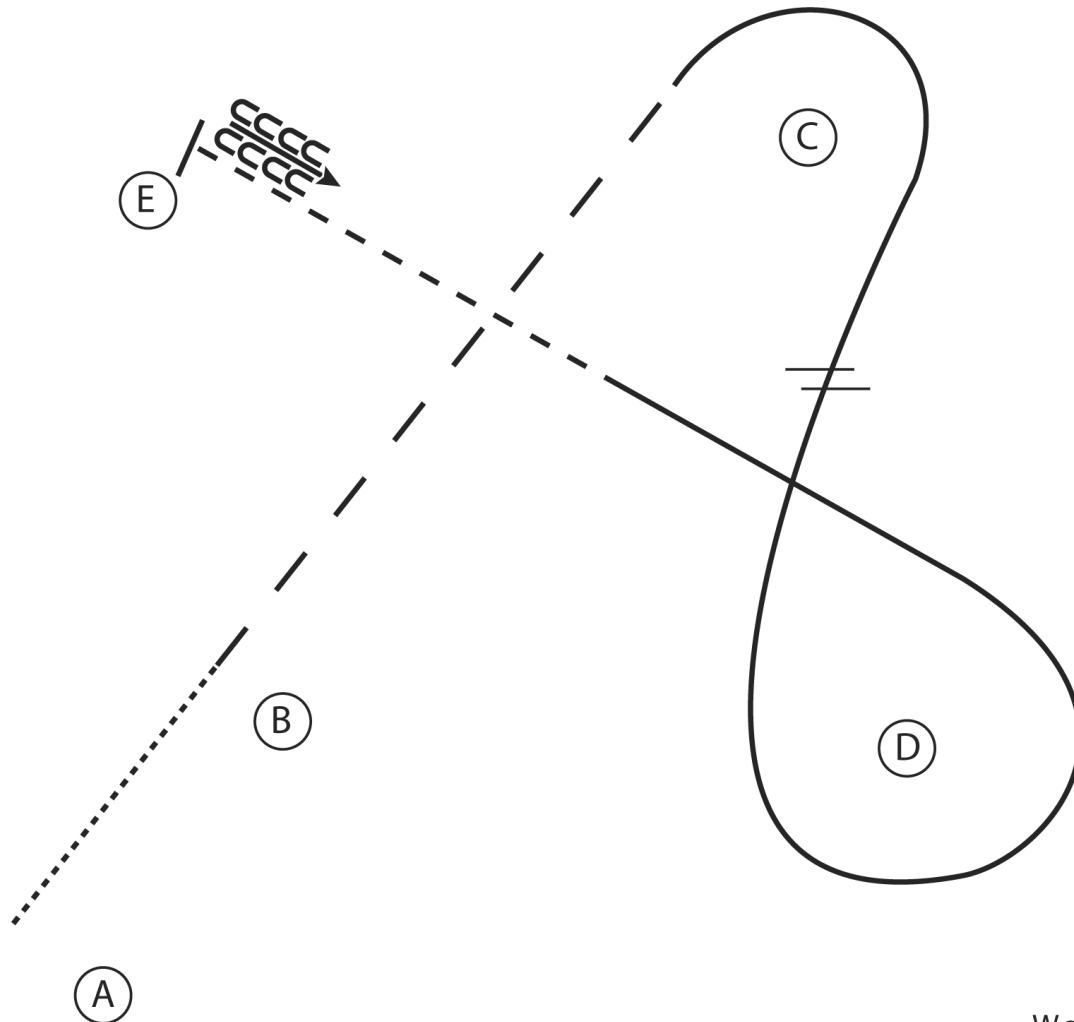

2023 Spring Holiday Classic | Sunday

180. Western Horsemanship

Show Date: 04-23-2023

w w w . H o r s e S h o w P a t t e r n s . c o m

w w w . H o r s e S h o w P a t t e r n s . c o m

1. Walk A to B
2. At B extend the jog to C
3. At C lope a circle around C on the right lead
4. Between C and D perform a simple lead change
5. Lope a circle around D
6. Break to the jog when between D and E
7. At E stop and back 4 steps

Walk
Jog	-----
Extended Jog	-----
Lope	—————
Leg Yield	
Lead Change	↘
Back	←←←←
Marker	⊙ (B)
Sidepass	←←←←

[WH/2-11]

Pattern Provided by:
Show Management