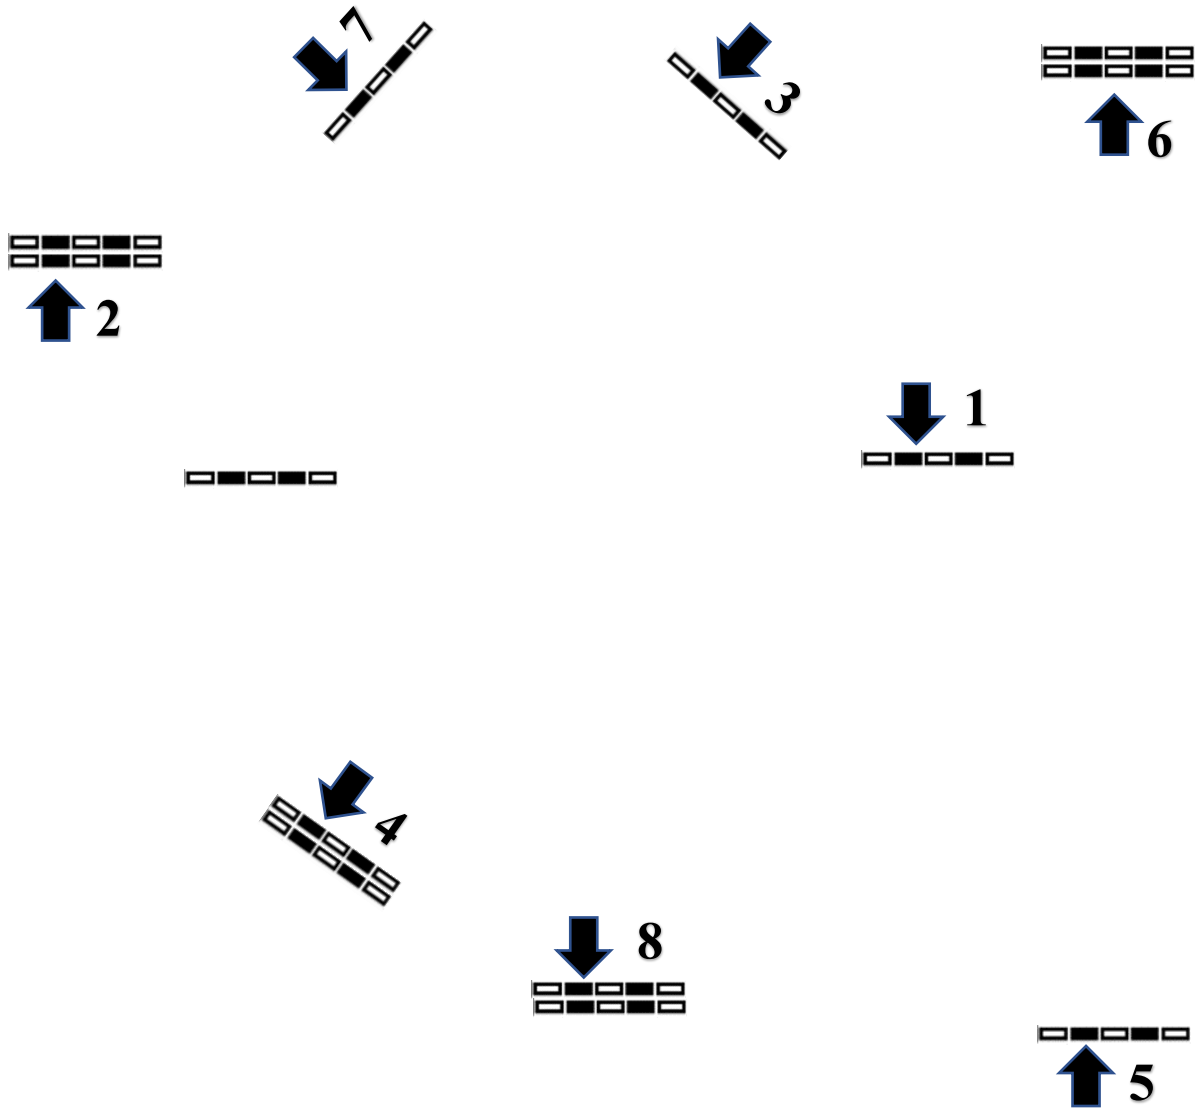

Holiday Classic 2022

2'3", 2'6", 2'9", 3' – Hunter

#'s 27, 30, 33, 36, 39, 42, 45, 48, 51, 54

Gate