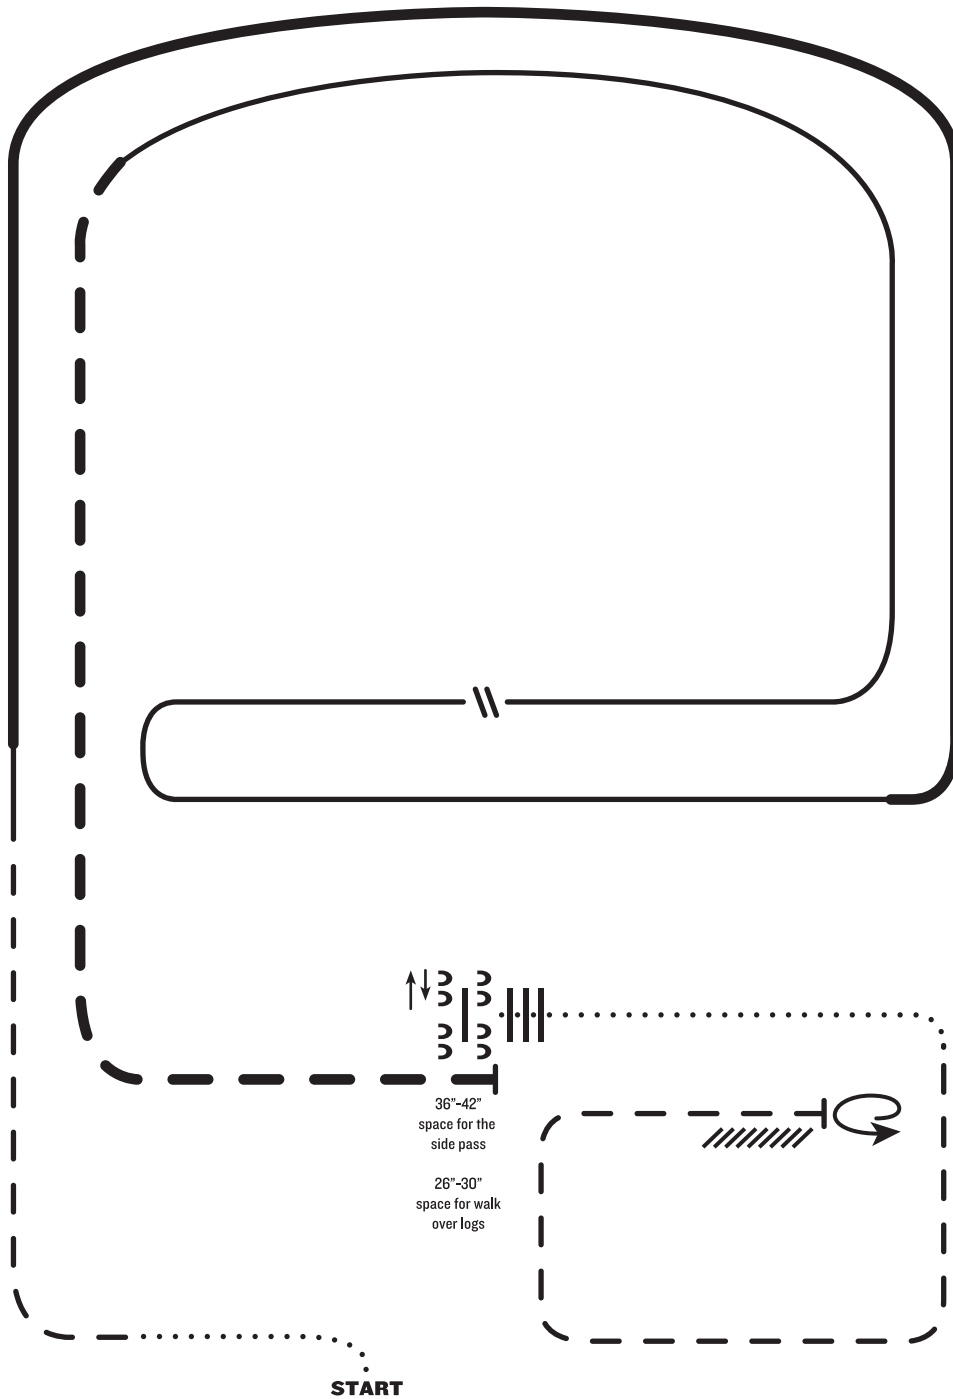

2022 Spring Holiday Classic
 Sunday 4/24/2022
 #166 Ranch Riding

LEGEND

.....	Walk
....	Extended Walk
- - -	Trot
- - - -	Extended Trot
— — —	Lope
— — — —	Extended Lope
////	Back
\\	Lead Change

1. Walk
2. Trot
3. Extended lope right lead
4. Lope right lead
5. Change leads (simple or flying)
6. Lope left lead
7. Extended trot
8. Stop, side pass left, side pass right, 1/2 way
9. Walk over logs
10. Walk
11. Trot square
12. Stop, 360° turn left, and back

Note: The drawn description of this pattern is only intended for the general depiction of the pattern. Exhibitors should utilize the arena space to best exhibit their horses.